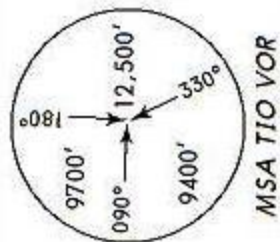

ATIS
127.3

Apt Elev
3021'

Alt Set: hPa Trans level: FL200 Trans alt: 19000'

PARZA ARRIVAL

SPEED: MAX IAS unless otherwise indicated or authorized by ATC.
200 KT at or below 3000' AGL within 10 NM of any airport.
250 KT at or below 10000' MSL within Costa Rican airspace.
250 KT at or below 10000' AGL within 30 NM of any airport.

Direct distance from PARZA to:
(Alajuela) Juan Santamaria Intl **27 NM**

ROUTING

From LIB, proceed on LIB R-131 to EDERO, then continue on 130° heading to PARZA. EXPECT approach authorization before VIVES.