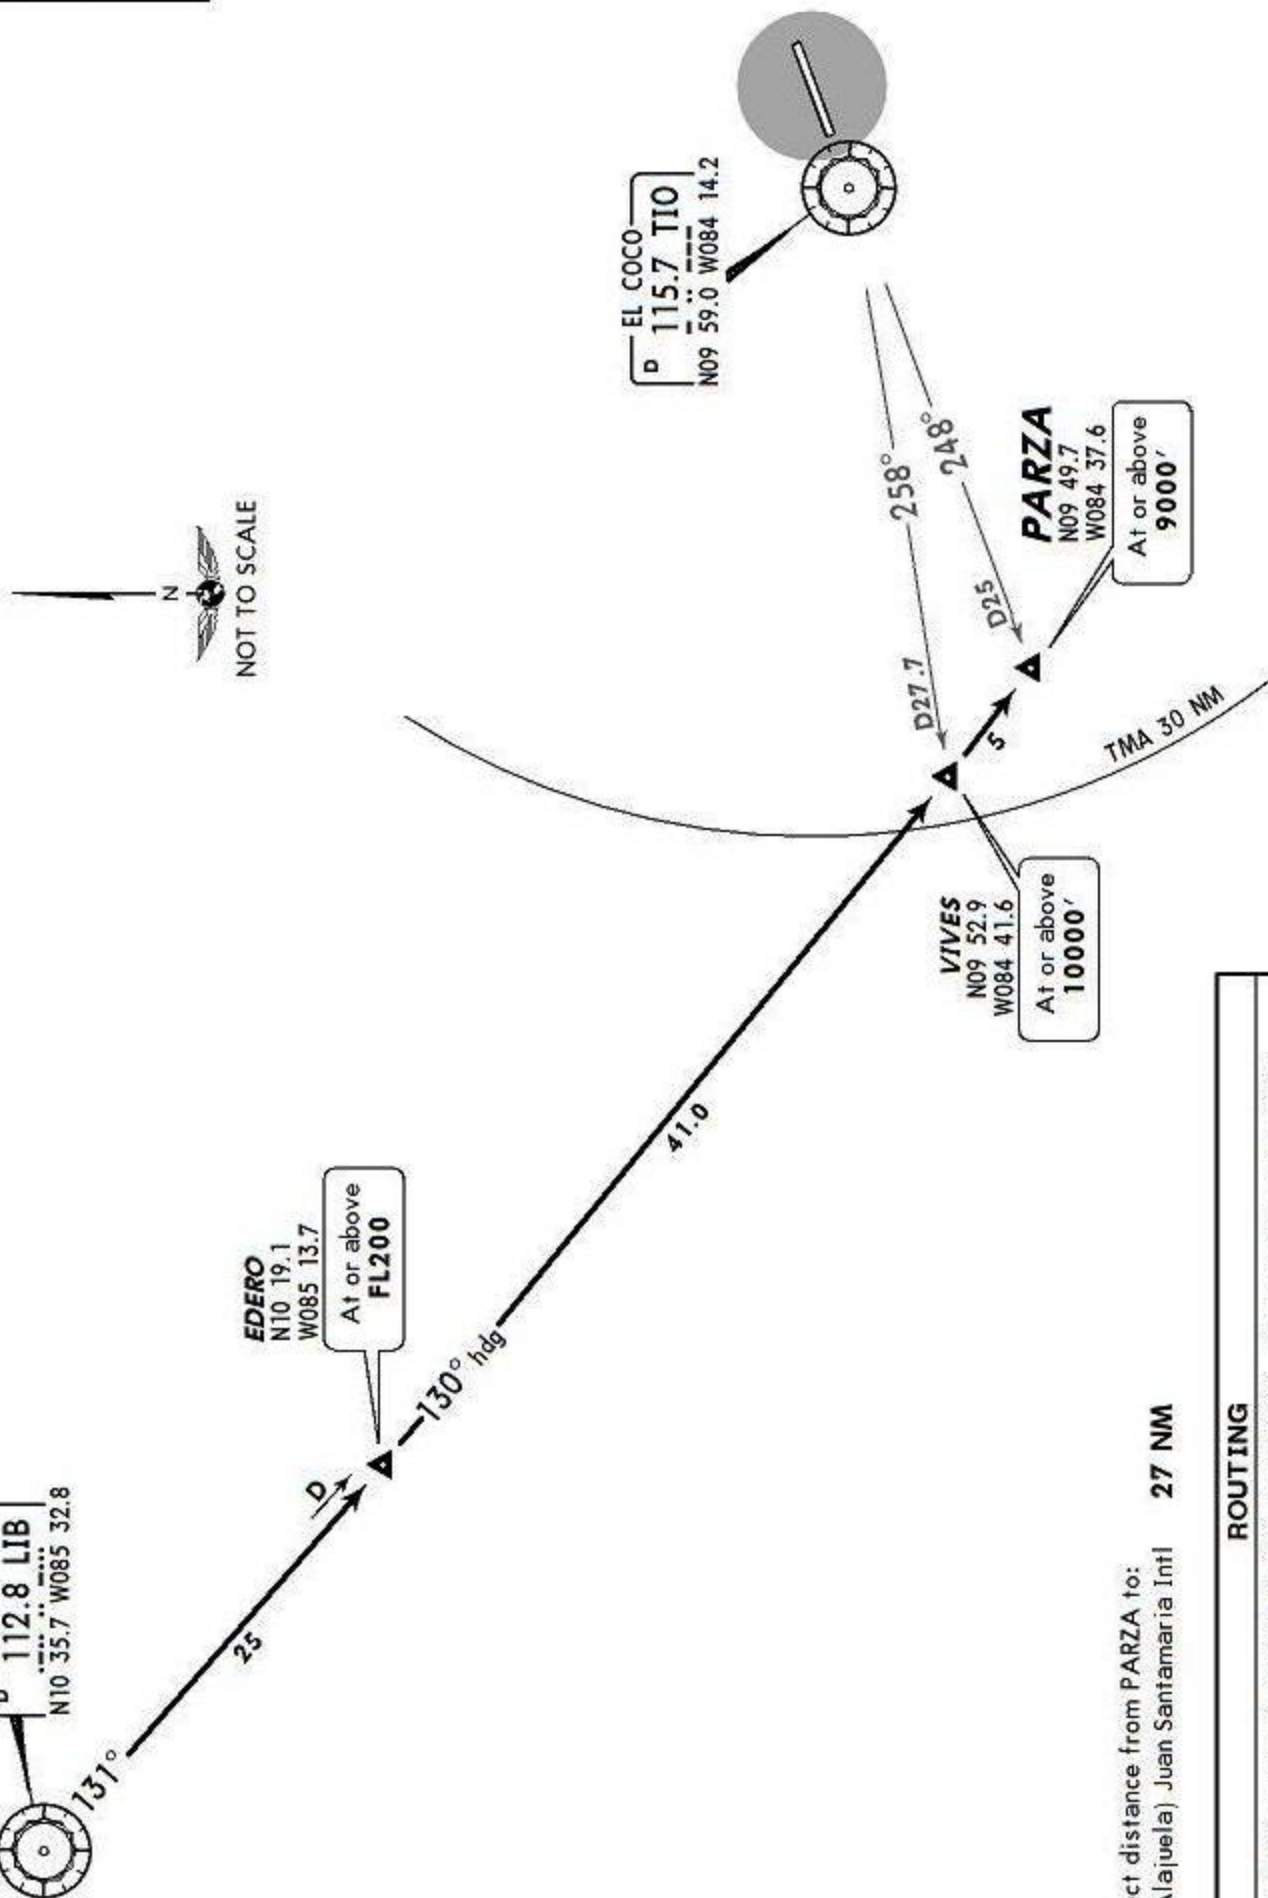

ATIS
127.3

Apt Elev
3021'

Alt Set: hPa Trans level: FL200 Trans alt: 19000'

PARZA ARRIVAL

SPEED: MAX IAS unless otherwise indicated or authorized by ATC.
200 KT at or below 3000' AGL within 10 NM of any airport.
250 KT at or below 10000' MSL within Costa Rican airspace.
250 KT at or below 10000' AGL within 30 NM of any airport.

Direct distance from PARZA to:
(Alajuela) Juan Santamaria Intl **27 NM**

ROUTING

From LIB, proceed on LIB R-131 to EDERO, then continue on 130° heading to PARZA. EXPECT approach authorization before VIVES.