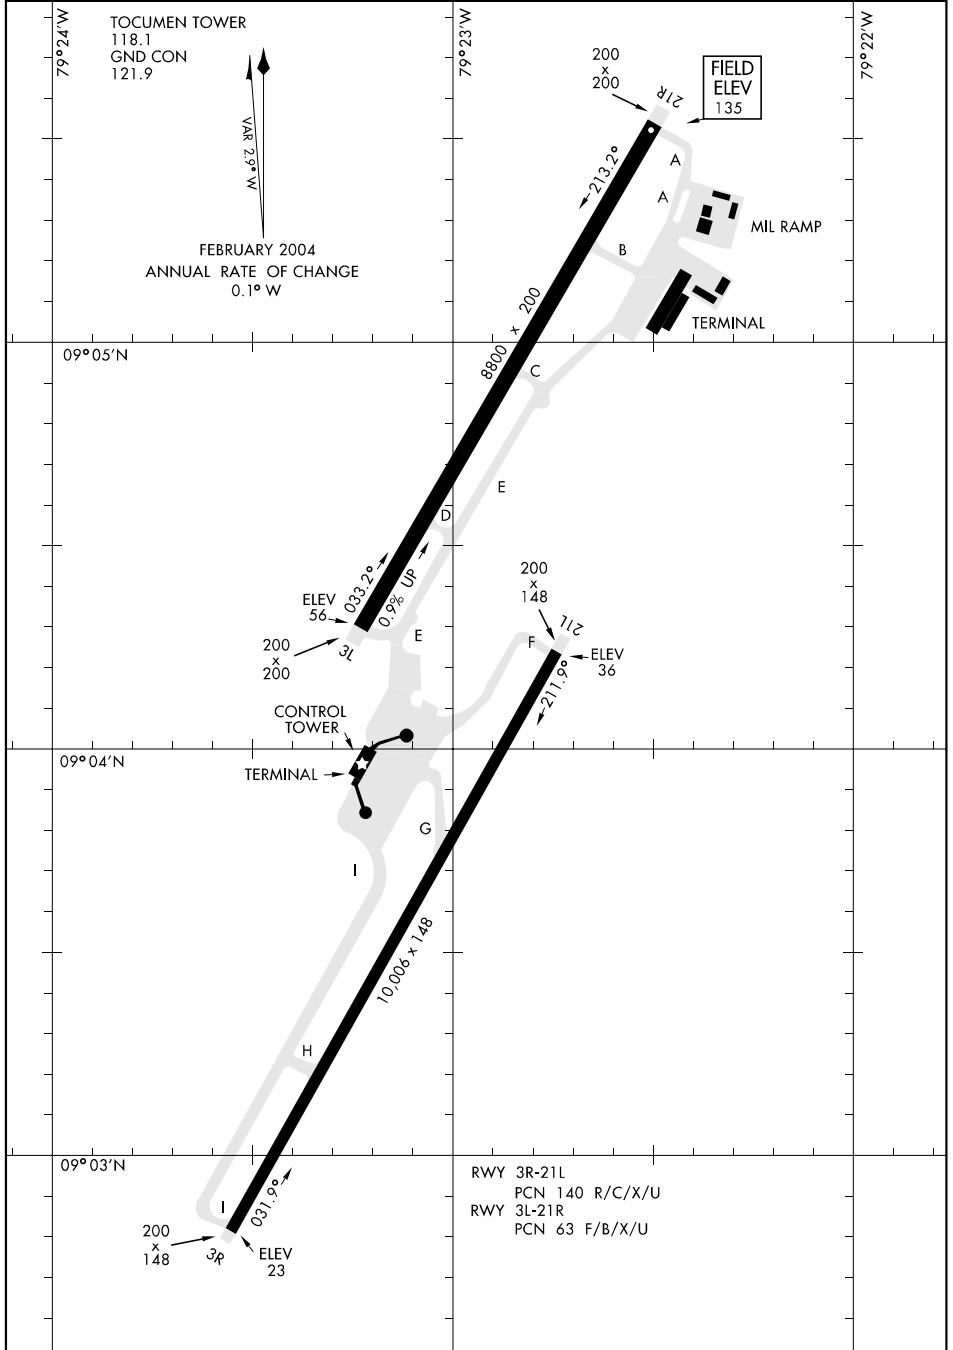

AIRPORT DIAGRAM

AFD-2069 [USAF]

TOCUMEN INTL (MPTO)

PANAMA CITY, PANAMA

AIRPORT DIAGRAM

WGS DATUM

PANAMA CITY, PANAMA
TOCUMEN INTL (MPTO)

Effective 14 APR 2005 - 12 MAY 2005