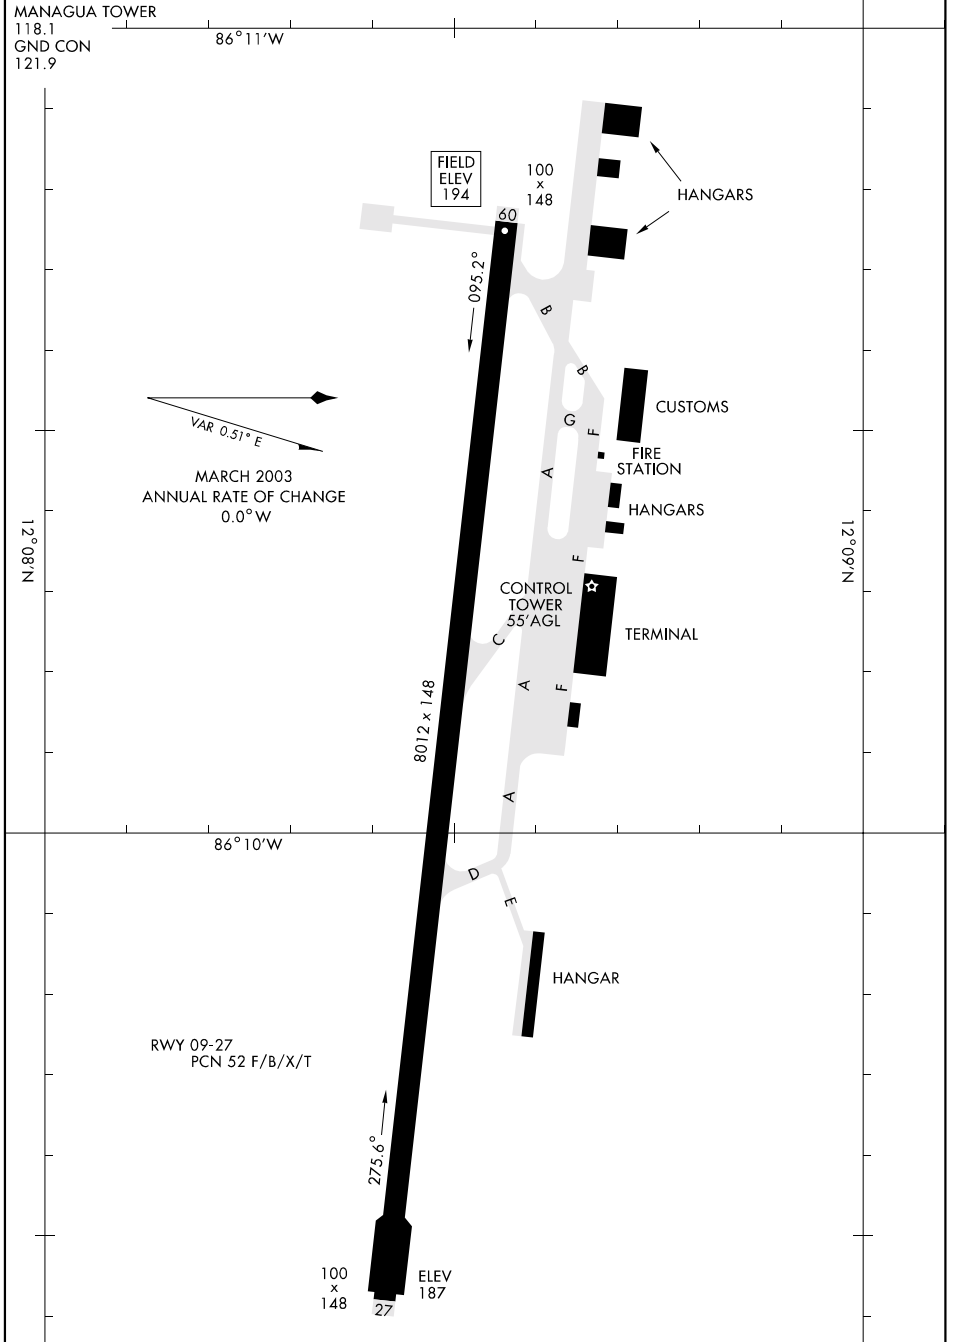

03079

# AIRPORT DIAGRAM

[USAF] AFD-1088

MANAGUA INTL (MNMG)

MANAGUA, NICARAGUA

# AIRPORT DIAGRAM

WGS DATUM

MANAGUA, NICARAGUA

MANAGUA INTL (MNMG)

**Effective 14 APR 2005 - 12 MAY 2005**